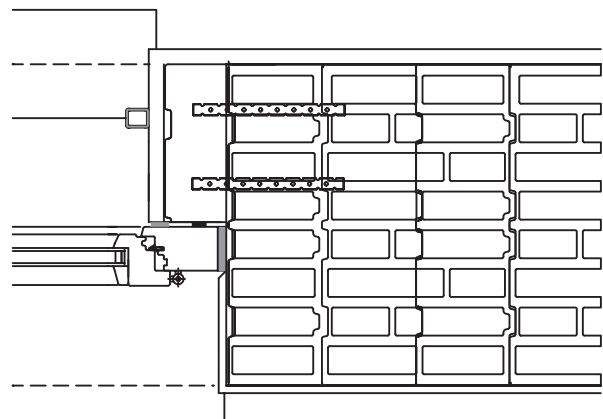

STOBAG VERTICAL S4110

Vertical awning with open construction, Ceiling and soffit installation

EINSTEIN FACADE DETAILED SECTION

SCL. 1:10
PRODUCT VERTICAL
ISSUED MARCH 2015 / FS

STOBAG VERTICAL S4110

Senkrechtmarkise mit offener Bauweise, Decken - und Leibungsmontage

SUPPORTED WOODEN FACADE DETAILED SECTION

SCL. 1:10
PRODUCT VERTICAL
ISSUED MARCH 2015 / FS

STOBAG VERTICAL S4110

Vertical awning with open construction, Ceiling and soffit installation

COMPACT FACADE DETAILED SECTION