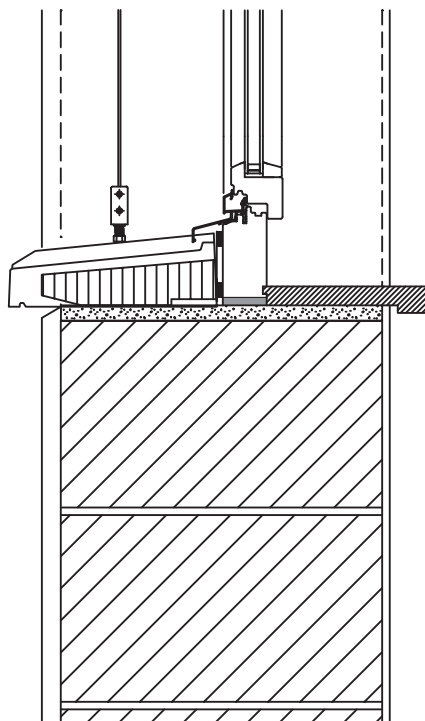

STOBAG VERTICAL S4110

Vertical awning with open construction, Ceiling and soffit installation

EINSTEIN FACADE DETAILED SECTION

SCL. 1:10
PRODUCT VERTICAL
ISSUED MARCH 2015 / FS

STOBAG VERTICAL S4110

Senkrechtmarkise mit offener Bauweise, Decken - und Leibungsmontage

SUPPORTED WOODEN FACADE DETAILED SECTION

SCL. 1:10
PRODUCT VERTICAL
ISSUED MARCH 2015 / FS

STOBAG VERTICAL S4110

Vertical awning with open construction, Ceiling and soffit installation

COMPACT FACADE DETAILED SECTION