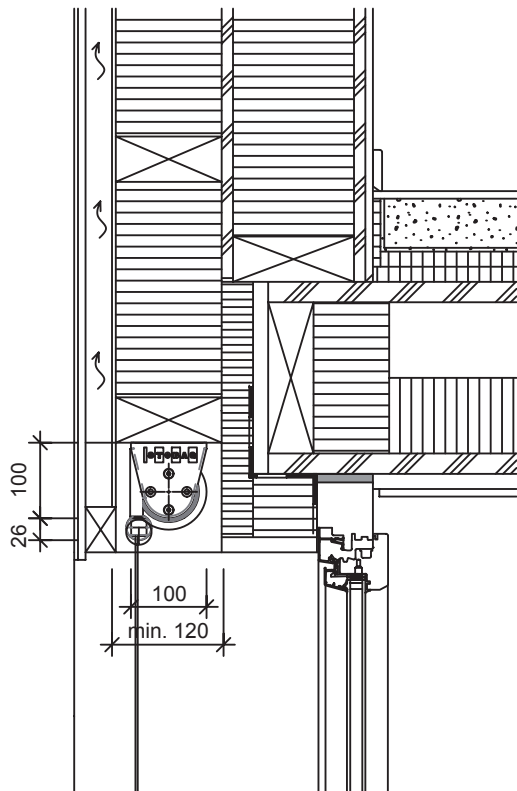

STOBAG VERTICAL S4110

Vertical awning with open construction, Ceiling and soffit installation

EINSTEIN FACADE DETAILED SECTION

SCL. 1:10
PRODUCT VERTICAL
ISSUED MARCH 2015 / FS

STOBAG VERTICAL S4110

Senkrechtmarkise mit offener Bauweise, Decken - und Leibungsmontage

SUPPORTED WOODEN FACADE DETAILED SECTION

SCL. 1:10
PRODUCT VERTICAL
ISSUED MARCH 2015 / FS

STOBAG VERTICAL S4110

Vertical awning with open construction, Ceiling and soffit installation

COMPACT FACADE DETAILED SECTION

SCL. 1:10
PRODUCT VERTICAL
ISSUED MARCH 2015 / FS