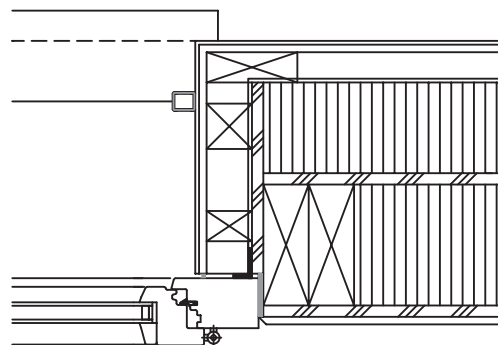

STOBAG VERTICAL S4110

Vertical awning with open construction, Ceiling and soffit installation

EINSTEIN FACADE DETAILED SECTION

SCL. 1:10
PRODUCT VERTICAL
ISSUED MARCH 2015 / FS

STOBAG VERTICAL S4110

Senkrechtmarkise mit offener Bauweise, Decken - und Leibungsmontage

SUPPORTED WOODEN FACADE DETAILED SECTION

SCL. 1:10
PRODUCT VERTICAL
ISSUED MARCH 2015 / FS

STOBAG VERTICAL S4110

Vertical awning with open construction, Ceiling and soffit installation

COMPACT FACADE DETAILED SECTION