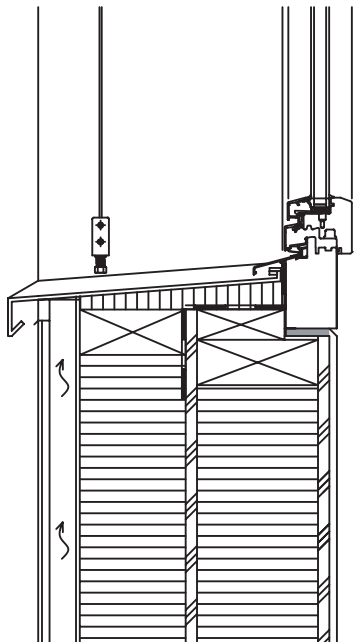

STOBAG VERTICAL S4110

Vertical awning with open construction, Ceiling and soffit installation

EINSTEIN FACADE DETAILED SECTION

SCL. 1:10
PRODUCT VERTICAL
ISSUED MARCH 2015 / FS

STOBAG VERTICAL S4110

Senkrechtmarkise mit offener Bauweise, Decken - und Leibungsmontage

SUPPORTED WOODEN FACADE DETAILED SECTION

SCL. 1:10
PRODUCT VERTICAL
ISSUED MARCH 2015 / FS

STOBAG VERTICAL S4110

Vertical awning with open construction, Ceiling and soffit installation

COMPACT FACADE DETAILED SECTION