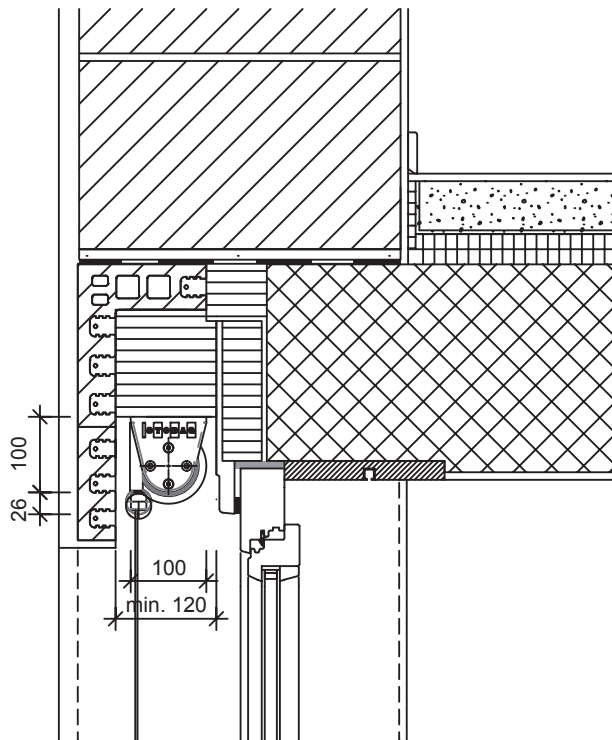

STOBAG VERTICAL S4110

Vertical awning with open construction, Ceiling and soffit installation

EINSTEIN FACADE DETAILED SECTION

SCL. 1:10
PRODUCT VERTICAL
ISSUED MARCH 2015 / FS

STOBAG VERTICAL S4110

Senkrechtmarkise mit offener Bauweise, Decken - und Leibungsmontage

SUPPORTED WOODEN FACADE DETAILED SECTION

SCL. 1:10
PRODUCT VERTICAL
ISSUED MARCH 2015 / FS

STOBAG VERTICAL S4110

Vertical awning with open construction, Ceiling and soffit installation

COMPACT FACADE DETAILED SECTION