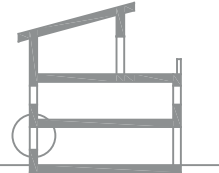

SALES TAX 1:10
PRODUCT VENTOSOL
CREATED May 2018/RH