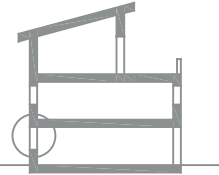

STOBAG VENTOSOL VS6200

Vertical awning with zipper technology, canopy mounting

COMPACT FACADE DETAIL CUT

SALES TAX 1:10
PRODUCT VENTOSOL
CREATED May 2018/RH