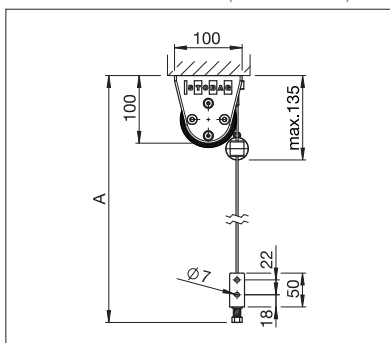

WINDOW & FACADE

**IDEAL FOR NICHES – VERTICAL AWNINGS
WITH OPEN CONSTRUCTION**

VERTICAL S4110

No box

Wall bracket incl. spring chuck

- Elegant system for use before glass fronts or roofed terraces
- Mounting options on to the wall, below the ceiling or in the soffit
- Various guide systems: Cable, rods or aluminium profile
- Manual operation through the wall possible using gear unit/joint plate
- Coupling options for max. 3 units

S4110

min. 1' 4"
max. 16' 5"

min. 1' 4"
max. 13' 1"*

* with cable/rod design to max. 9' 10" high

Technical dimensions in millimetres (1 mm = 0.03937")

S4110 Ceiling mounting with cable guide

COLORS

Discover the diverse options when selecting frame colors.