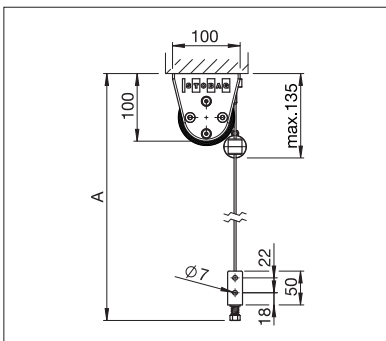

# VERTICAL S4110

No box

Wall bracket incl. spring chuck

- Elegant system for use before glass fronts or roofed terraces
- Mounting options on to the wall, below the ceiling or in the soffit
- Various guide systems: Cable, rods or aluminium profile
- Manual operation through the wall possible using gear unit/joint plate
- Coupling options for max. 3 units

## S4110

min. 1' 4"  
max. 16' 5"

min. 1' 4"  
max. 13' 1"\*

\* with cable/rod design to max. 9' 10" high

Technical dimensions in millimetres (1 mm = 0.03937")

S4110 Ceiling mounting with cable guide