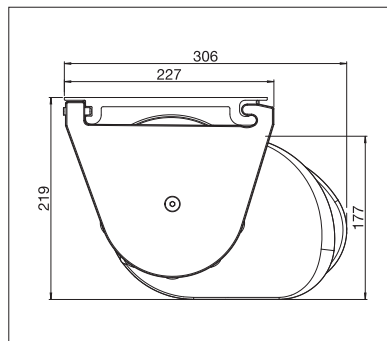

 min. 11' 6"
 max. 23' 0"

 min. 8' 2"
 max. 13' 1"

 CLASS 2
 The wind resistance class can vary depending on version and dimension.

Technical dimensions in millimetres (1 mm = 0.03937")

Wall installation

Top installation