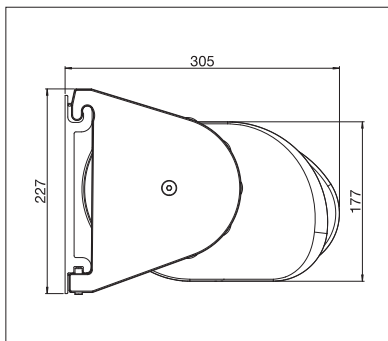

MESABOX

BALCONY & TERRACE
**UNIQUE BOX AWNING WITH TELESCOPIC
ARMS**

MESABOX S9170

Wall installation

Telescopic arm technology

- Unique box awnings with telescopic arms
- Cover remains consistently taut and high thanks to telescopic arm technology
- Simple and proven installation system for hanging
- Self-supporting box construction
- Can also be installed on the wall or below the ceiling
- Awning incline adjustable from 0 ° to 90° depending on installation
- Optional cover profile for fittings

 min. 11' 6"
 max. 23' 0"

 min. 8' 2"
 max. 13' 1"

 CLASS 2
 The wind resistance class can vary depending on version and dimension.

Technical dimensions in millimetres (1 mm = 0.03937")

Wall installation

Top installation