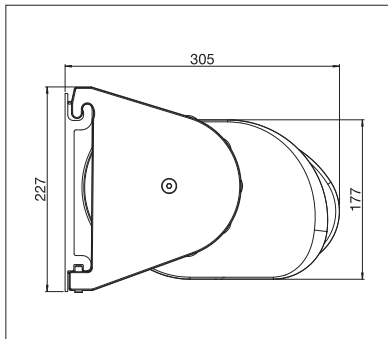

MESABOX

BALCONY & TERRACE
**UNIQUE BOX AWNINGS WITH TELESCOPIC
ARMS**

MESABOX S9170

Wall installation

Telescopic arm technology

- Unique box awnings with telescopic arms
- Cover remains consistently taut and high thanks to telescopic arm technology
- Simple and proven installation system for hanging
- Self-supporting box construction
- Can also be installed on the wall or below the ceiling
- Awning incline adjustable from 0 ° to 90° depending on installation
- Optional cover profile for fittings

 min. 11' 6"
max. 23' 0"

 min. 8' 2"
max. 13' 1"

 CLASS 2
The wind resistance class can vary depending on version and dimension.

Technical dimensions in millimetres (1 mm = 0.03937")

Wall installation

Top installation