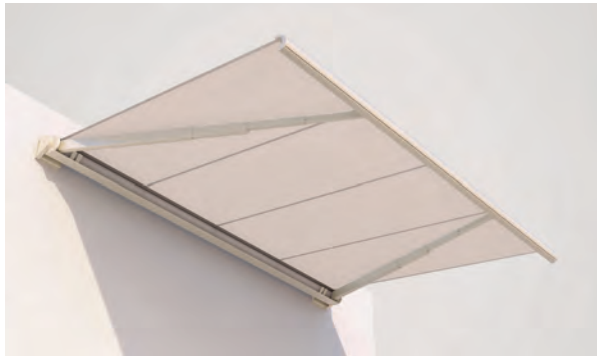

MESABOX

BALCONY & TERRACE
**UNIQUE BOX AWNING WITH TELESCOPIC
ARMS**

MESABOX S9170

Wall installation

Telescopic arm technology

- Unique box awnings with telescopic arms
- Cover remains consistently taut and high thanks to telescopic arm technology
- Simple and proven installation system for hanging
- Self-supporting box construction
- Can also be installed on the wall or below the ceiling
- Awning incline adjustable from 0 ° to 90° depending on installation
- Optional cover profile for fittings