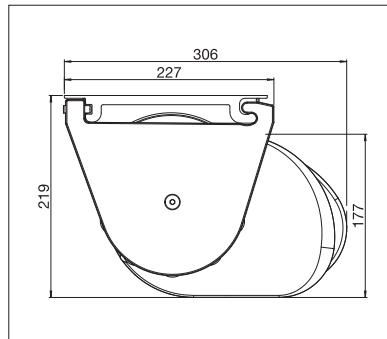

 min. 11' 6"
max. 23' 0"

 min. 8' 2"
max. 13' 1"

 CLASS 2
The wind resistance class can vary depending on version and dimension.

Technical dimensions in millimetres (1 mm = 0.03937")

Wall installation

Top installation