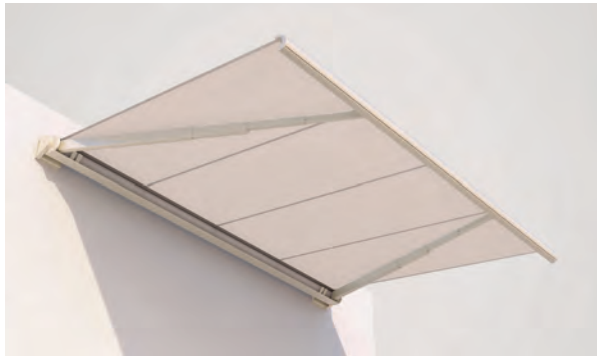

MESABOX

BALCONY & TERRACE
**UNIQUE BOX AWNINGS WITH TELESCOPIC
ARMS**

MESABOX S9170

Wall installation

Telescopic arm technology

- Unique box awnings with telescopic arms
- Cover remains consistently taut and high thanks to telescopic arm technology
- Simple and proven installation system for hanging
- Self-supporting box construction
- Can also be installed on the wall or below the ceiling
- Awning incline adjustable from 0 ° to 90° depending on installation
- Optional cover profile for fittings