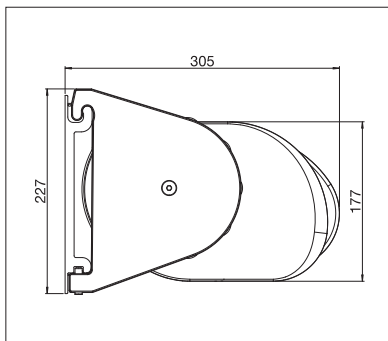

MESABOX

BALCONY & TERRACE
**UNIQUE BOX AWNINGS WITH TELESCOPIC
ARMS**

MESABOX S9170

Wall installation

Telescopic arm technology

- Unique box awnings with telescopic arms
- Cover remains consistently taut and high thanks to telescopic arm technology
- Simple and proven installation system for hanging
- Self-supporting box construction
- Can also be installed on the wall or below the ceiling
- Awning incline adjustable from 0 ° to 90° depending on installation
- Optional cover profile for fittings

 min. 11' 6"
 max. 23' 0"

 min. 8' 2"
 max. 13' 1"

 CLASS 2
 The wind resistance class can vary depending on version and dimension.

Technical dimensions in millimetres (1 mm = 0.03937")

Wall installation

Top installation