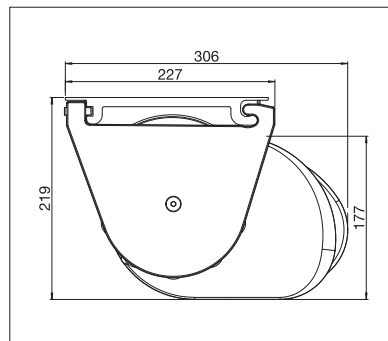

 min. 11' 6"
 max. 23' 0"

 min. 8' 2"
 max. 13' 1"

 CLASS 2
 The wind resistance class can vary depending on version and dimension.

Technical dimensions in millimetres (1 mm = 0.03937")

Wall installation

Top installation