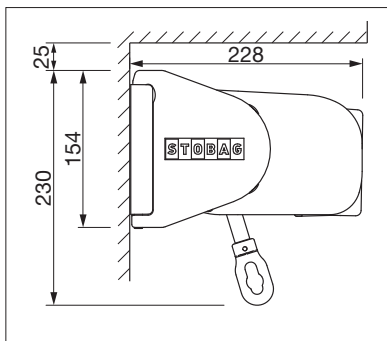

CASABOX

BALCONY & TERRACE
SLIM BOX AWNING IN AN ELEGANT DESIGN.

CASABOX BX2000

Round design

- Sealed box protects from the elements
- Various mounting options to the wall, below the ceiling or to the frames
- Simple and proven installation system for hanging
- Awning incline adjustable to 90° depending on installation
- Optional cover profile for brackets
- Optional wall joint profile prevents rain water entering between façade and awning

min. 6' 2"
max. 18' 1"*

min. 5' 3"
max. 9' 10"*

* max. 16' 5" wide x 9' 10" projection
* max. 18' 1" wide x 8' 2" projection

The wind resistance class can vary depending on version and dimension.

Technical dimensions in millimetres (1 mm = 0.03937")