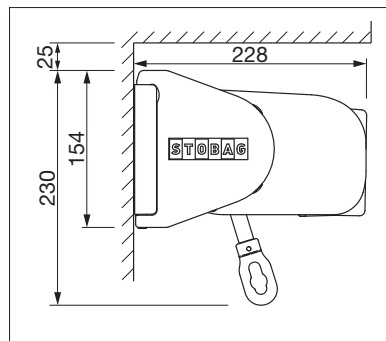

Top installation, round design

REGISTRATION
REQUIRED

COLORS

Discover the diverse options when selecting frame colors.

FABRICS

Choose from a comprehensive range of materials and colors.

ELECTRICS

More convenience thanks to the automated control.