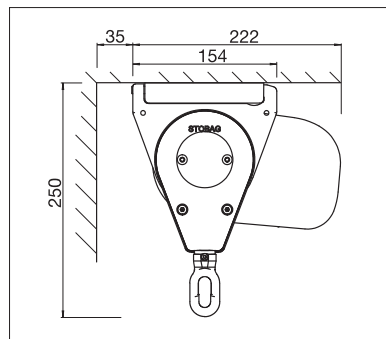

Top installation, round design

COLORS

Discover the diverse options when selecting frame colors.

FABRICS

Choose from a comprehensive range of materials and colors.

ELECTRICS

More convenience thanks to the automated control.