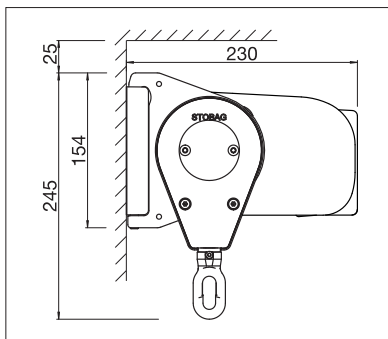

CASABOX

BALCONY & TERRACE

SLIM BOX AWNINGS IN AN ELEGANT DESIGN

CASABOX BX2000

Square design

Round design

- Sealed box protects from the elements
- Various mounting options to the wall, below the ceiling or to the frames
- Simple and proven installation system for hanging
- Awning incline adjustable to 90° depending on installation
- Choice of square or round drop profile
- Optional cover profile for fittings
- Optional wall joint profile prevents rain water entering between façade and awning

min. 6' 2"
max. 18' 1"*

min. 5' 3"
max. 9' 10"*

* max. 16' 5" wide × 9' 10" projection
* max. 18' 1" wide × 8' 2" projection

The wind resistance class can vary depending on version and dimension.

Technical dimensions in millimetres (1 mm = 0.03937")