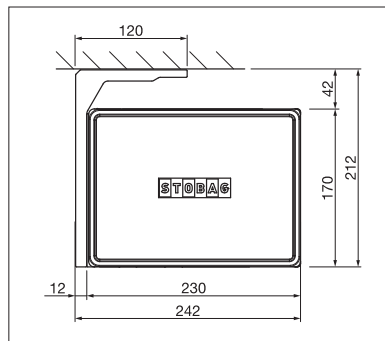

BALCONY & TERRACE
CUBIC BOX AWNING

www.stobag.com

reddot award 2017
winner

CAMABOX BX4000

Square design

Tilt joint

- Sealed box protects from the elements
- Modern, cubic design
- Various mounting options to the wall, below the ceiling or to the frames
- Variable bracket positioning
- Awning incline adjustable from 5° to 35°
- Integrated tilt joint

BX4000

 min. 7' 0"
max. 19' 8"

 min. 4' 11"
max. 9' 10"

Technical dimensions in millimetres (1 mm = 0.03937")

Wall installation

Top installation

COLORS

Discover the diverse options when selecting frame colors.