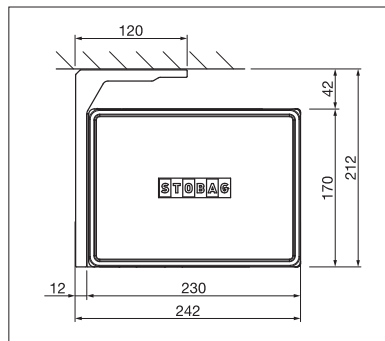

CAMABOX

BALCONY & TERRACE
BOX AWNINGS WITH CUBIC BOXES

CAMABOX BX4000

reddot award 2017
winner

Square design

Tilt joint

- Sealed box protects from the elements
- Modern, cubic design
- Various mounting options to the wall, below the ceiling or to the frames
- Variable bracket positioning
- Awning incline adjustable from 5° to 35°
- Integrated tilt joint

BX4000

 min. 7' 0"
max. 18' 1"

 min. 4' 11"
max. 9' 10"

Technical dimensions in millimetres (1 mm = 0.03937")

Wall installation

Top installation

COLORS

Discover the diverse options when selecting frame colors.