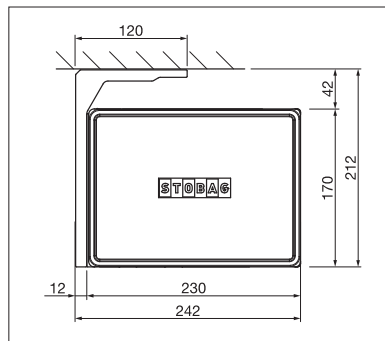

- Sealed box protects from the elements
- Modern, cubic design
- Mounting options include to the wall or below the ceiling
- Variable bracket positioning
- Awning incline adjustable from 5° to 35°
- Integrated tilt joint

BX4000

 min. 7' 0"
max. 19' 8"

 min. 4' 11"
max. 9' 10"

Technical dimensions in millimetres (1 mm = 0.03937")

Wall installation

Top installation

REGISTRATION
REQUIRED

COLORS