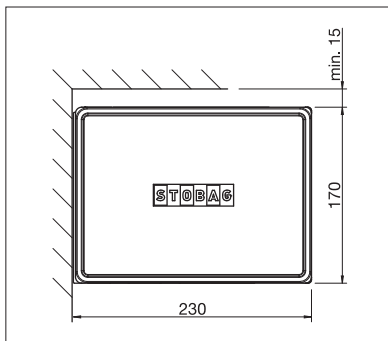

- Sealed box protects from the elements
- Modern, cubic design
- Mounting options include to the wall or below the ceiling
- Variable bracket positioning
- Awning incline adjustable from 5° to 35°
- Integrated tilt joint

BX4000

 min. 7' 0"
max. 19' 8"

 min. 4' 11"
max. 9' 10"

Technical dimensions in millimetres (1 mm = 0.03937")

Wall installation

Top installation

REGISTRATION
REQUIRED

COLORS