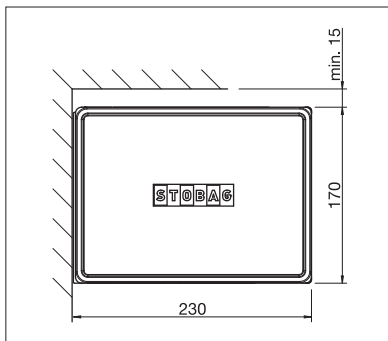

CAMABOX

BALCONY & TERRACE
BOX AWNINGS WITH CUBIC BOXES

CAMABOX BX4000

reddot award 2017
winner

Square design

Tilt joint

- Sealed box protects from the elements
- Modern, cubic design
- Various mounting options to the wall, below the ceiling or to the frames
- Variable bracket positioning
- Awning incline adjustable from 5° to 35°
- Integrated tilt joint

BX4000

 min. 7' 0"
max. 18' 1"

 min. 4' 11"
max. 9' 10"

Technical dimensions in millimetres (1 mm = 0.03937")

Wall installation

Top installation

COLORS

Discover the diverse options when selecting frame colors.