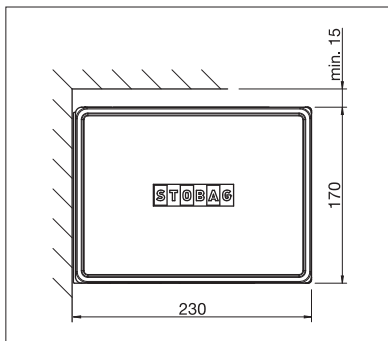

CAMABOX

BALCONY & TERRACE
BOX AWNINGS WITH CUBIC BOXES

CAMABOX BX4000

reddot award 2017
winner

Square design

Tilt joint

- Sealed box protects from the elements
- Modern, cubic design
- Various mounting options to the wall, below the ceiling or to the frames
- Variable bracket positioning
- Awning incline adjustable from 5° to 35°
- Integrated tilt joint

BX4000

min. 7' 0"
max. 18' 1"

min. 4' 11"
max. 9' 10"

Technical dimensions in millimetres (1 mm = 0.03937")

Wall installation

Top installation

COLORS

Discover the diverse options when selecting frame colors.