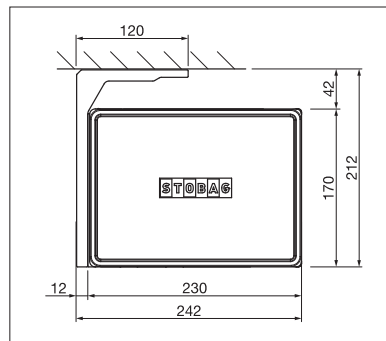

CAMABOX

BALCONY & TERRACE
BOX AWNINGS WITH CUBIC BOXES

CAMABOX BX4000

reddot award 2017
winner

Square design

Tilt joint

- Sealed box protects from the elements
- Modern, cubic design
- Various mounting options to the wall, below the ceiling or to the frames
- Variable bracket positioning
- Awning incline adjustable from 5° to 35°
- Integrated tilt joint

BX4000

min. 7' 0"
max. 18' 1"

min. 4' 11"
max. 9' 10"

Technical dimensions in millimetres (1 mm = 0.03937")

Wall installation

Top installation

COLORS

Discover the diverse options when selecting frame colors.