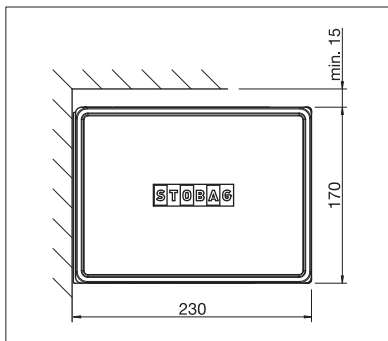

BALCONY & TERRACE
CUBIC BOX AWNING

www.stobag.com

reddot award 2017
winner

CAMABOX BX4000

Square design

Tilt joint

- Sealed box protects from the elements
- Modern, cubic design
- Various mounting options to the wall, below the ceiling or to the frames
- Variable bracket positioning
- Awning incline adjustable from 5° to 35°
- Integrated tilt joint

BX4000

 min. 7' 0"
max. 19' 8"

 min. 4' 11"
max. 9' 10"

Technical dimensions in millimetres (1 mm = 0.03937")

Wall installation

Top installation

COLORS

Discover the diverse options when selecting frame colors.