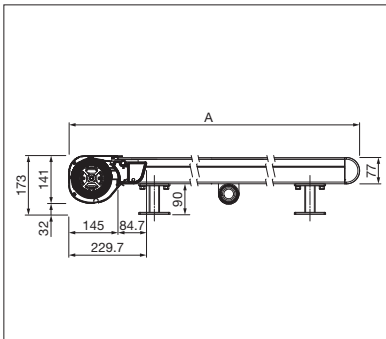

CONSERVATORY
**DELICATE CONSERVATORY AWNING
ALSO FOR SMALLER AREAS**

AIROMATIC PS4500

Fixing brackets

- Self-supporting box construction
- Their compact dimensions make these awnings suitable for the smallest window areas
- Fabric remains consistently taut in any position
- Guide rail with fixing slot mounted for variable installation of the fixing brackets
- Different types of fixing brackets allow easy and flexible installation
- Soffit fixing via the guide rails possible

PS4500

 min. 2' 11"
max. 18' 1"

 min. 2' 7"
max. 19' 8"

Technical dimensions in millimetres (1 mm = 0.03937")

PS4500

COLORS

Discover the diverse options when selecting frame colors.

FABRICS