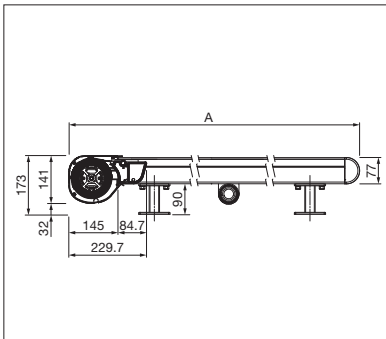

CONSERVATORY & ATRIUM
**DELICATE CONSERVATORY AWNING
ALSO FOR SMALLER AREAS**

AIROMATIC PS4500

Fixing brackets

- Self-supporting box construction
- Their compact dimensions make these awnings suitable for the smallest window areas
- Fabric remains consistently taut in any position
- Guide rail with fixing slot mounted for variable installation of the fixing brackets
- Different types of fixing brackets allow easy and flexible installation
- Soffit fixing via the guide rails possible

PS4500

 min. 2' 11"
max. 18' 1"

 min. 2' 7"
max. 19' 8"

Technical dimensions in millimetres (1 mm = 0.03937")

PS4500

COLORS

Discover the diverse options when selecting frame colors.

FABRICS