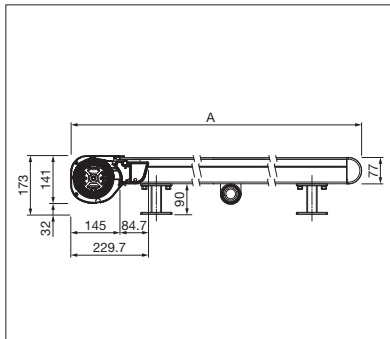

CONSERVATORY & ATRIUM
**DELICATE CONSERVATORY AWNING
ALSO FOR SMALLER AREAS**

AIROMATIC PS4500

Fixing brackets

- Self-supporting box construction
- Their compact dimensions make these awnings suitable for the smallest window areas
- Fabric remains consistently taut in any position
- Guide rail with fixing slot mounted for variable installation of the fixing brackets
- Different types of fixing brackets allow easy and flexible installation
- Soffit fixing via the guide rails possible

PS4500

 min. 2' 11"
 max. 18' 1"

 min. 2' 7"
 max. 19' 8"

Technical dimensions in millimetres (1 mm = 0.03937")

PS4500

COLORS

Discover the diverse options when selecting frame colors.

FABRICS