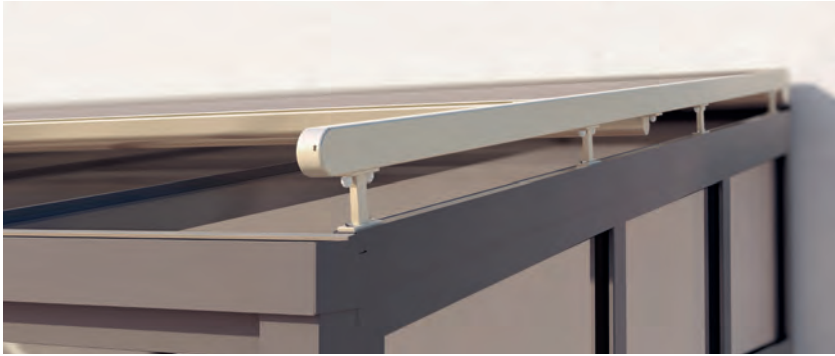

CONSERVATORY & ATRIUM
**DELICATE CONSERVATORY AWNING
ALSO FOR SMALLER AREAS**

AIROMATIC PS4500

Fixing brackets

- Self-supporting box construction
- Their compact dimensions make these awnings suitable for the smallest window areas
- Fabric remains consistently taut in any position
- Guide rail with fixing slot mounted for variable installation of the fixing brackets
- Different types of fixing brackets allow easy and flexible installation
- Soffit fixing via the guide rails possible

PS4500

 min. 2' 11"
max. 18' 1"

 min. 2' 7"
max. 19' 8"

Technical dimensions in millimetres (1 mm = 0.03937")

PS4500

COLORS

Discover the diverse options when selecting frame colors.

FABRICS