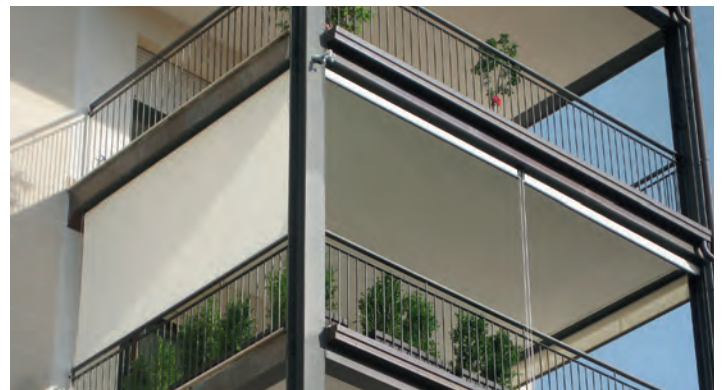

VERTICAL

WINDOW & FACADE

**IDEAL FOR NICHES – VERTICAL AWNINGS WITH
OPEN CONSTRUCTION**

VERTICAL S4110

No box

Wall bracket incl. spring chuck

- Elegant system for use before glass fronts or roofed terraces
- Mounting options on to the wall, below the ceiling or in the soffit
- Various guide systems: Cable, rods or aluminium profile
- Manual operation from inside the room using wall breakthrough and gear unit/joint plate
- Coupling options for max. 3 units