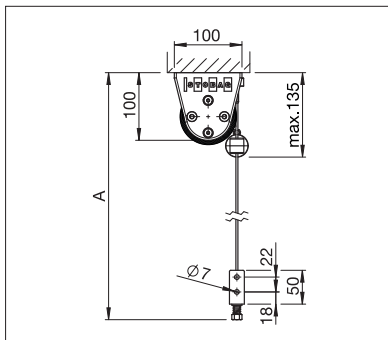

S4110

min. 1' 4"
max. 16' 5"

min. 1' 4"
max. 13' 1"*

*with cable/rod design to max. 9' 10" high

Technical dimensions in millimetres (1 mm = 0.03937")

S4110 Ceiling mounting with cable guide

REGISTRATION
REQUIRED