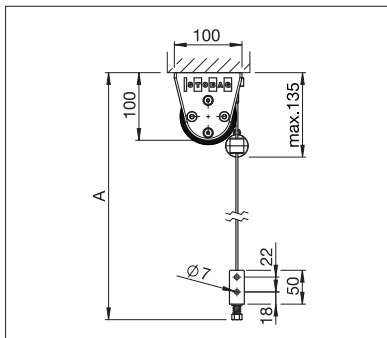

S4110

min. 1' 4"
max. 16' 5"

min. 1' 4"
max. 13' 1"*

*with cable/rod design to max. 9' 10" high

max. 50 km/h / 31 mph

Technical dimensions in millimetres (1 mm = 0.03937")

S4110 Ceiling mounting with cable guide