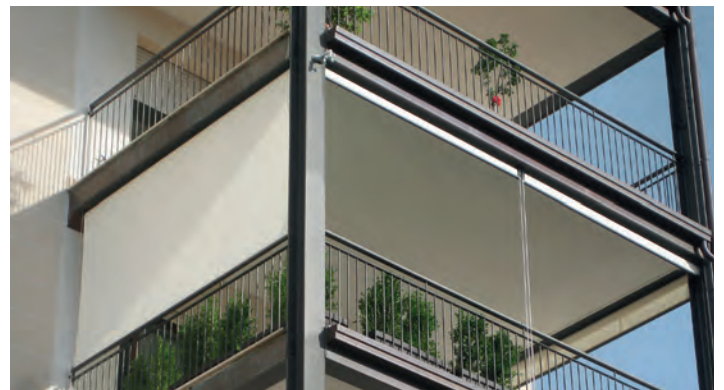

VERTICAL

WINDOW & FACADE

**IDEAL FOR NICHES – VERTICAL AWNINGS WITH
OPEN CONSTRUCTION**

VERTICAL S4110

No box

Wall bracket incl. spring chuck

- Elegant system for use before glass fronts or roofed terraces
- Mounting options on to the wall, below the ceiling or in the soffit
- Various guide systems: Cable, rods or aluminium profile
- Manual operation through the wall possible using gear unit/joint plate
- Coupling options for max. 3 units

COLOURS

Discover the diverse options when selecting frame colours.

FABRICS

Choose from a comprehensive range of materials and colours.

ELECTRICS

More convenience thanks to the automated control.

More information at www.stobag.com