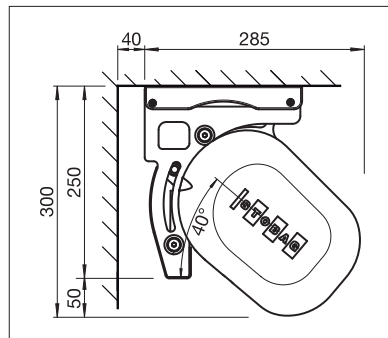

BALCONY & TERRACE
**BOX AWNINGS FOR OVER
753 FT² OF SHADING**

RESOBOX BX8000

Patented box connection

Drop down valance

Roller tube blind

- Box awnings for large terraces to 59' 1" total width and 13' 1" projection
- Patented, modular box connection system ensures optimum stability
- Flexible bracket positioning
- Awning incline adjustable from 0° to 40°
- Stylish and extremely robust folding arms
- Optional cover to hide cover roller shaft
- Optional Drop down valance: Acrylic cover to max. 3' 11" and Soltis 86/Soltis 92 to max. 5' 7" high. Manual crank mechanism for easy handling thanks to the floating system (floating roller).

min. 6' 7"
max. 59' 1"*

min. 4' 11"
max. 13' 1"

* on request
* with Drop down valance to max. 45' 11" wide;
over 23' two-piece

max. 50 km/h / 31 mph

max. 39 km/h / 24 mph
with Drop down valance for 13' 1" projection

Technical dimensions in millimetres (1 mm = 0.03937")

Wall installation

Top installation

REGISTRATION
REQUIRED

COLOURS

Discover the diverse options when selecting frame colours.

FABRICS

Choose from a comprehensive range of materials and colours.