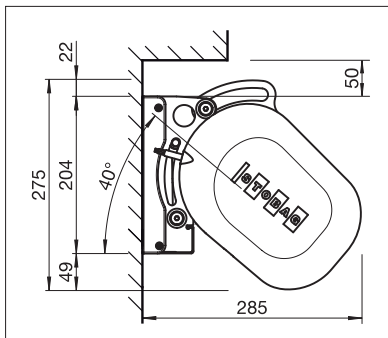

BALCONY & TERRACE
**BOX AWNINGS FOR OVER
753 FT² OF SHADING**

RESOBOX BX8000

Patented box connection

Drop down valance

Roller tube blind

- Box awnings for large terraces to 59' 1" total width and 13' 1" projection
- Patented, modular box connection system ensures optimum stability
- Flexible bracket positioning
- Awning incline adjustable from 0° to 40°
- Stylish and extremely robust folding arms
- Optional cover to hide cover roller shaft
- Optional Drop down valance: Acrylic cover to max. 3' 11" and Soltis 86/Soltis 92 to max. 5' 7" high. Manual crank mechanism for easy handling thanks to the floating system (floating roller).

min. 6' 7"
max. 59' 1"*

min. 4' 11"
max. 13' 1"

* on request
* with Drop down valance to max. 45' 11" wide;
over 23' two-piece

max. 50 km/h / 31 mph

max. 39 km/h / 24 mph
with Drop down valance for 13' 1" projection

Technical dimensions in millimetres (1 mm = 0.03937")

Wall installation

Top installation

REGISTRATION
REQUIRED

COLOURS

Discover the diverse options when selecting frame colours.

FABRICS

Choose from a comprehensive range of materials and colours.