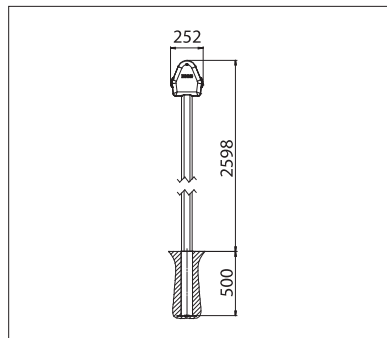

OS4000

min. 10' 4"
max. 18' 3"

min. 9' 10"
max. 14' 9"

Post height
max. 8' 6"

max. 50 km/h / 31 mph

Technical dimensions in millimetres (1 mm = 0.03937")

Side view with diagonal foot

Side view with floor sleeves