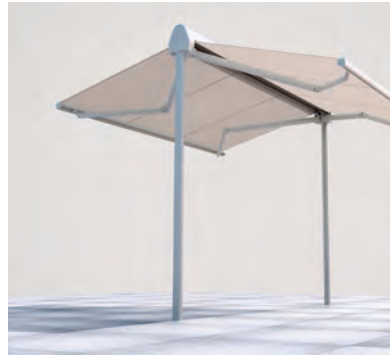

FLOOR & OPEN SPACES

**FREE-STANDING DOUBLE AWNING WITH
INTEGRATED COVER BOARD**

OMBRAMOBIL OS4000

Transverse foot

Floor sleeve

Integrated cover board

- Awnings protected by cover board
- Does not generally require a building licence
- Anchoring options for the supports using recessed floor sleeves or diagonal feet
- Drop profile fitted with integrated gutter
- Quick and easy assembly
- One-sided wall fastening possible instead of a support
- Can be combined with STOBAG aluminium floor systems (I.S.L.A. Concept)

OS4000

min. 10' 4"
max. 18' 3"

min. 9' 10"
max. 14' 9"

Post height
max. 8' 6"

max. 50 km/h / 31 mph

Technical dimensions in millimetres (1 mm = 0.03937")

Side view with diagonal foot

Side view with floor sleeves