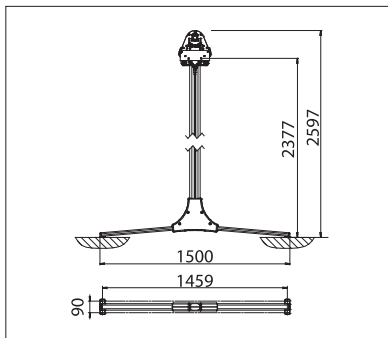

OS4000

min. 10' 4"
max. 18' 3"

min. 9' 10"
max. 14' 9"

Post height
max. 8' 6"

max. 50 km/h / 31 mph

Technical dimensions in millimetres (1 mm = 0.03937")

Side view with diagonal foot

Side view with floor sleeves