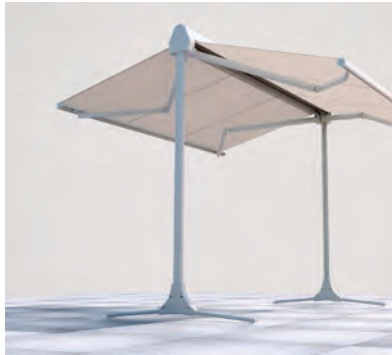

FLOOR & OPEN SPACES

**FREE-STANDING DOUBLE AWNING WITH
INTEGRATED COVER BOARD**

OMBRAMOBIL OS4000

Transverse foot

Floor sleeve

Integrated cover board

- Awnings protected by cover board
- Does not generally require a building licence
- Anchoring options for the supports using recessed floor sleeves or diagonal feet
- Drop profile fitted with integrated gutter
- Quick and easy assembly
- One-sided wall fastening possible instead of a support
- Can be combined with STOBAG aluminium floor systems (I.S.L.A. Concept)

OS4000

min. 10' 4"
max. 18' 3"

min. 9' 10"
max. 14' 9"

Post height
max. 8' 6"

max. 50 km/h / 31 mph

Technical dimensions in millimetres (1 mm = 0.03937")

Side view with diagonal foot

Side view with floor sleeves