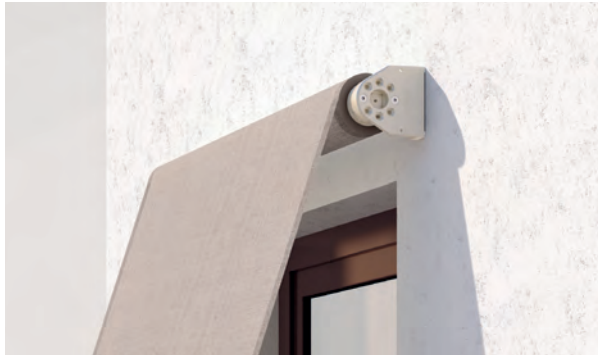

WINDOW & FACADE

**DROP-ARM AWNING WITH FREELY-SELECTABLE
PROJECTION ANGLE FROM 0° BIS 170°**

METRO S3110

No box

- Attractively shaped awning for wall and ceiling mounting
- Drop arm suitable for soffit and facade mounting
- Lateral movement of the drop arm possible
- Variable sun protection without the feeling of being separated
- Creates a pleasantly warm atmosphere through the combination of sunlight and material colours