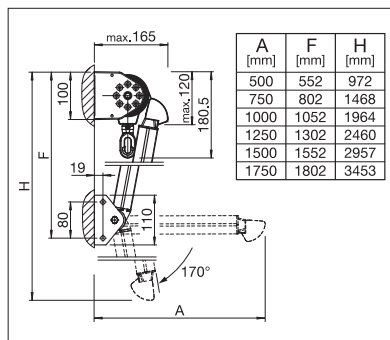

WINDOW & FACADE

**DROP-ARM AWNING WITH FREELY-SELECTABLE
PROJECTION ANGLE FROM 0° BIS 170°**

METRO S3110

No box

- Attractively shaped awning for wall and ceiling mounting
- Drop arm suitable for soffit and facade mounting
- Lateral movement of the drop arm possible
- Variable sun protection without the feeling of being separated
- Creates a pleasantly warm atmosphere through the combination of sunlight and material colours

S3110

 min. 1' 8"
 max. 14' 9"

 min. 1' 8"
 max. 5' 9"

Technical dimensions in millimetres (1 mm = 0.03937")

S3110 Wall installation

ENREGISTREMENT
NÉCESSAIRE

COLOURS

Discover the diverse options when selecting frame colours.