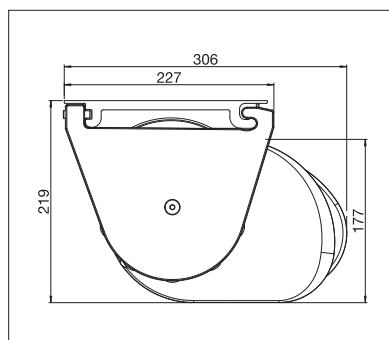

min. 11' 6"
max. 23' 0"

min. 8' 2"
max. 13' 1"

The wind resistance class can vary depending on version and dimension.

Technical dimensions in millimetres (1 mm = 0.03937")

Wall installation

Top installation