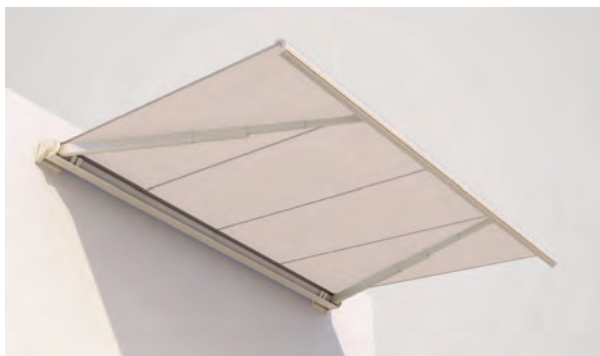

MESABOX

BALCONY & TERRACE

UNIQUE BOX AWNINGS WITH TELESCOPIC ARMS

MESABOX S9170

Wall installation

Telescopic arm technology

- Unique box awnings with telescopic arms
- Cover remains consistently taut and high thanks to telescopic arm technology
- Simple and proven installation system for hanging
- Self-supporting box construction
- Can also be installed on the wall or below the ceiling
- Awning incline adjustable from 0° to 90° depending on installation
- Optional cover profile for fittings

min. 11' 6"
max. 23' 0"

min. 8' 2"
max. 13' 1"

The wind resistance class can vary depending on version and dimension.

Technical dimensions in millimetres (1 mm = 0.03937")

Wall installation

Top installation