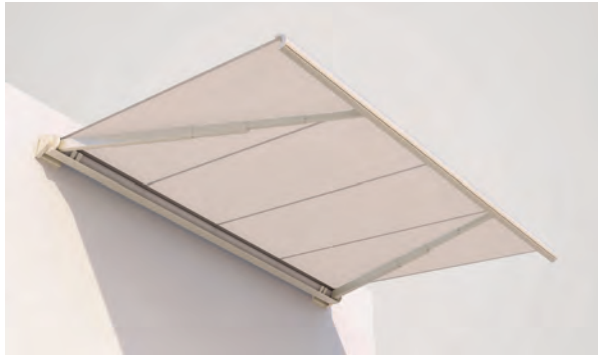

# MESABOX

BALCONY & TERRACE

**UNIQUE BOX AWNINGS WITH TELESCOPIC ARMS**

# MESABOX S9170

Wall installation

Telescopic arm technology

- Unique box awnings with telescopic arms
- Cover remains consistently taut and high thanks to telescopic arm technology
- Simple and proven installation system for hanging
- Self-supporting box construction
- Can also be installed on the wall or below the ceiling
- Awning incline adjustable from 0° to 90° depending on installation
- Optional cover profile for fittings