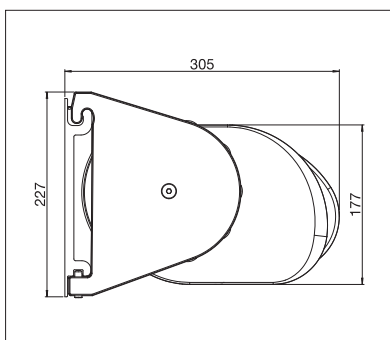

min. 11' 6"
max. 23' 0"

min. 8' 2"
max. 13' 1"

The wind resistance class can vary depending on version and dimension.

Technical dimensions in millimetres (1 mm = 0.03937")

Wall installation

Top installation