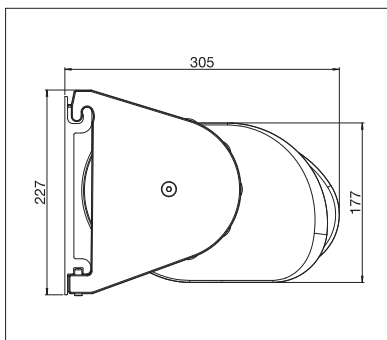

min. 11' 6"  
max. 23' 0"

min. 8' 2"  
max. 13' 1"

max. 50 km/h / 31 mph

max. 39 km/h / 24 mph  
For 13' 1" projection

Technical dimensions in millimetres (1 mm = 0.03937")

Wall installation

Top installation