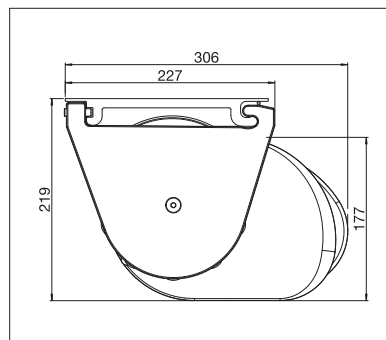

min. 11' 6"  
max. 23' 0"

min. 8' 2"  
max. 13' 1"

max. 50 km/h / 31 mph

max. 39 km/h / 24 mph  
For 13' 1" projection

Technical dimensions in millimetres (1 mm = 0.03937")

Wall installation

Top installation