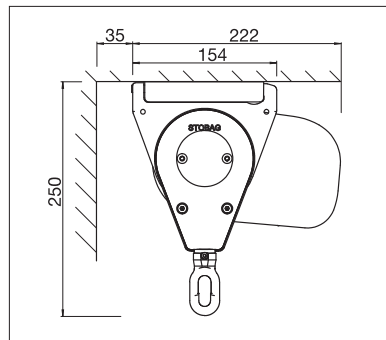

CASABOX

BALCONY & TERRACE

SLIM BOX AWNINGS IN AN ELEGANT DESIGN

CASABOX BX2000

Square design

Round design

- Sealed box protects from the elements
- Various mounting options to the wall, below the ceiling or to the frames
- Simple and proven installation system for hanging
- Awning incline adjustable to 90° depending on installation
- Choice of square or round drop profile
- Optional cover profile for fittings
- Optional wall joint profile prevents rain water entering between façade and awning

min. 6' 2"
max. 18' 1"*

min. 5' 3"
max. 9' 10"*

*max. 16' 5" wide × 9' 10" projection
*max. 18' 1" wide × 8' 2" projection

max. 50 km/h / 31 mph

Technical dimensions in millimetres (1 mm = 0.03937")

Wall installation, square design