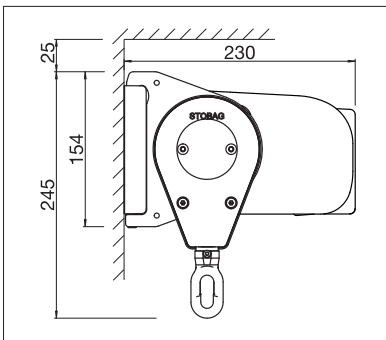

CASABOX

BALCONY & TERRACE

SLIM BOX AWNINGS IN AN ELEGANT DESIGN

CASABOX BX2000

Square design

Round design

- Sealed box protects from the elements
- Various mounting options to the wall, below the ceiling or to the frames
- Simple and proven installation system for hanging
- Awning incline adjustable to 90° depending on installation
- Choice of square or round drop profile
- Optional cover profile for fittings
- Optional wall joint profile prevents rain water entering between façade and awning

min. 6' 2"
max. 18' 1"*

min. 5' 3"
max. 9' 10"*

*max. 16' 5" wide × 9' 10" projection
*max. 18' 1" wide × 8' 2" projection

max. 50 km/h / 31 mph

Technical dimensions in millimetres (1 mm = 0.03937")

Wall installation, square design