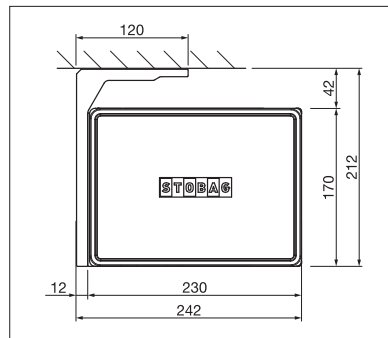

- Sealed box protects from the elements
- Modern, cubic design
- Various mounting options to the wall, below the ceiling or to the frames
- Variable bracket positioning
- Awning incline adjustable from 5° to 35°
- Integrated tilt joint

BX4000

min. 7' 0"
max. 18' 1"

min. 4' 11"
max. 9' 10"

Technical dimensions in millimetres (1 mm = 0.03937")

Wall installation

Top installation

EN 13561

REGISTRATION
REQUIRED