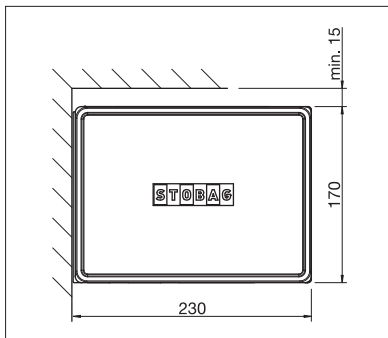

- Sealed box protects from the elements
- Modern, cubic design
- Various mounting options to the wall, below the ceiling or to the frames
- Variable bracket positioning
- Awning incline adjustable from 5° to 35°
- Integrated tilt joint

BX4000

min. 7' 0"
max. 18' 1"

min. 4' 11"
max. 9' 10"

Technical dimensions in millimetres (1 mm = 0.03937")

Wall installation

Top installation

EN 13561

REGISTRATION
REQUIRED