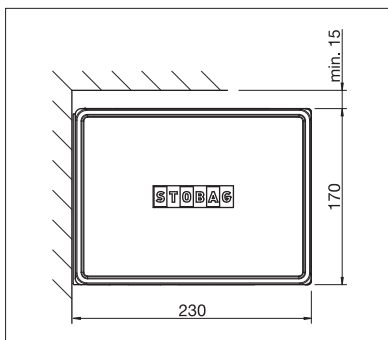

- Sealed box protects from the elements
- Modern, cubic design
- Various mounting options to the wall, below the ceiling or to the frames
- Variable bracket positioning
- Awning incline adjustable from 5° to 35°
- Integrated tilt joint

BX4000

min. 7' 0"
max. 18' 1"

min. 4' 11"
max. 9' 10"

max. 50 km/h / 31 mph

Technical dimensions in millimetres (1 mm = 0.03937")

Wall installation

Top installation

EN 13561