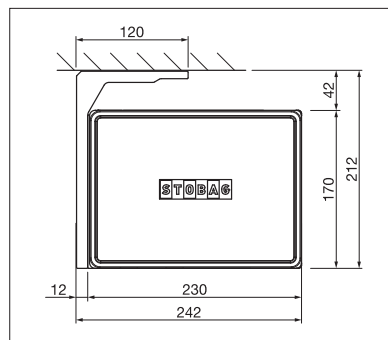

- Sealed box protects from the elements
- Modern, cubic design
- Various mounting options to the wall, below the ceiling or to the frames
- Variable bracket positioning
- Awning incline adjustable from 5° to 35°
- Integrated tilt joint

BX4000

min. 7' 0"
max. 18' 1"

min. 4' 11"
max. 9' 10"

max. 50 km/h / 31 mph

Technical dimensions in millimetres (1 mm = 0.03937")

Wall installation

Top installation

EN 13561